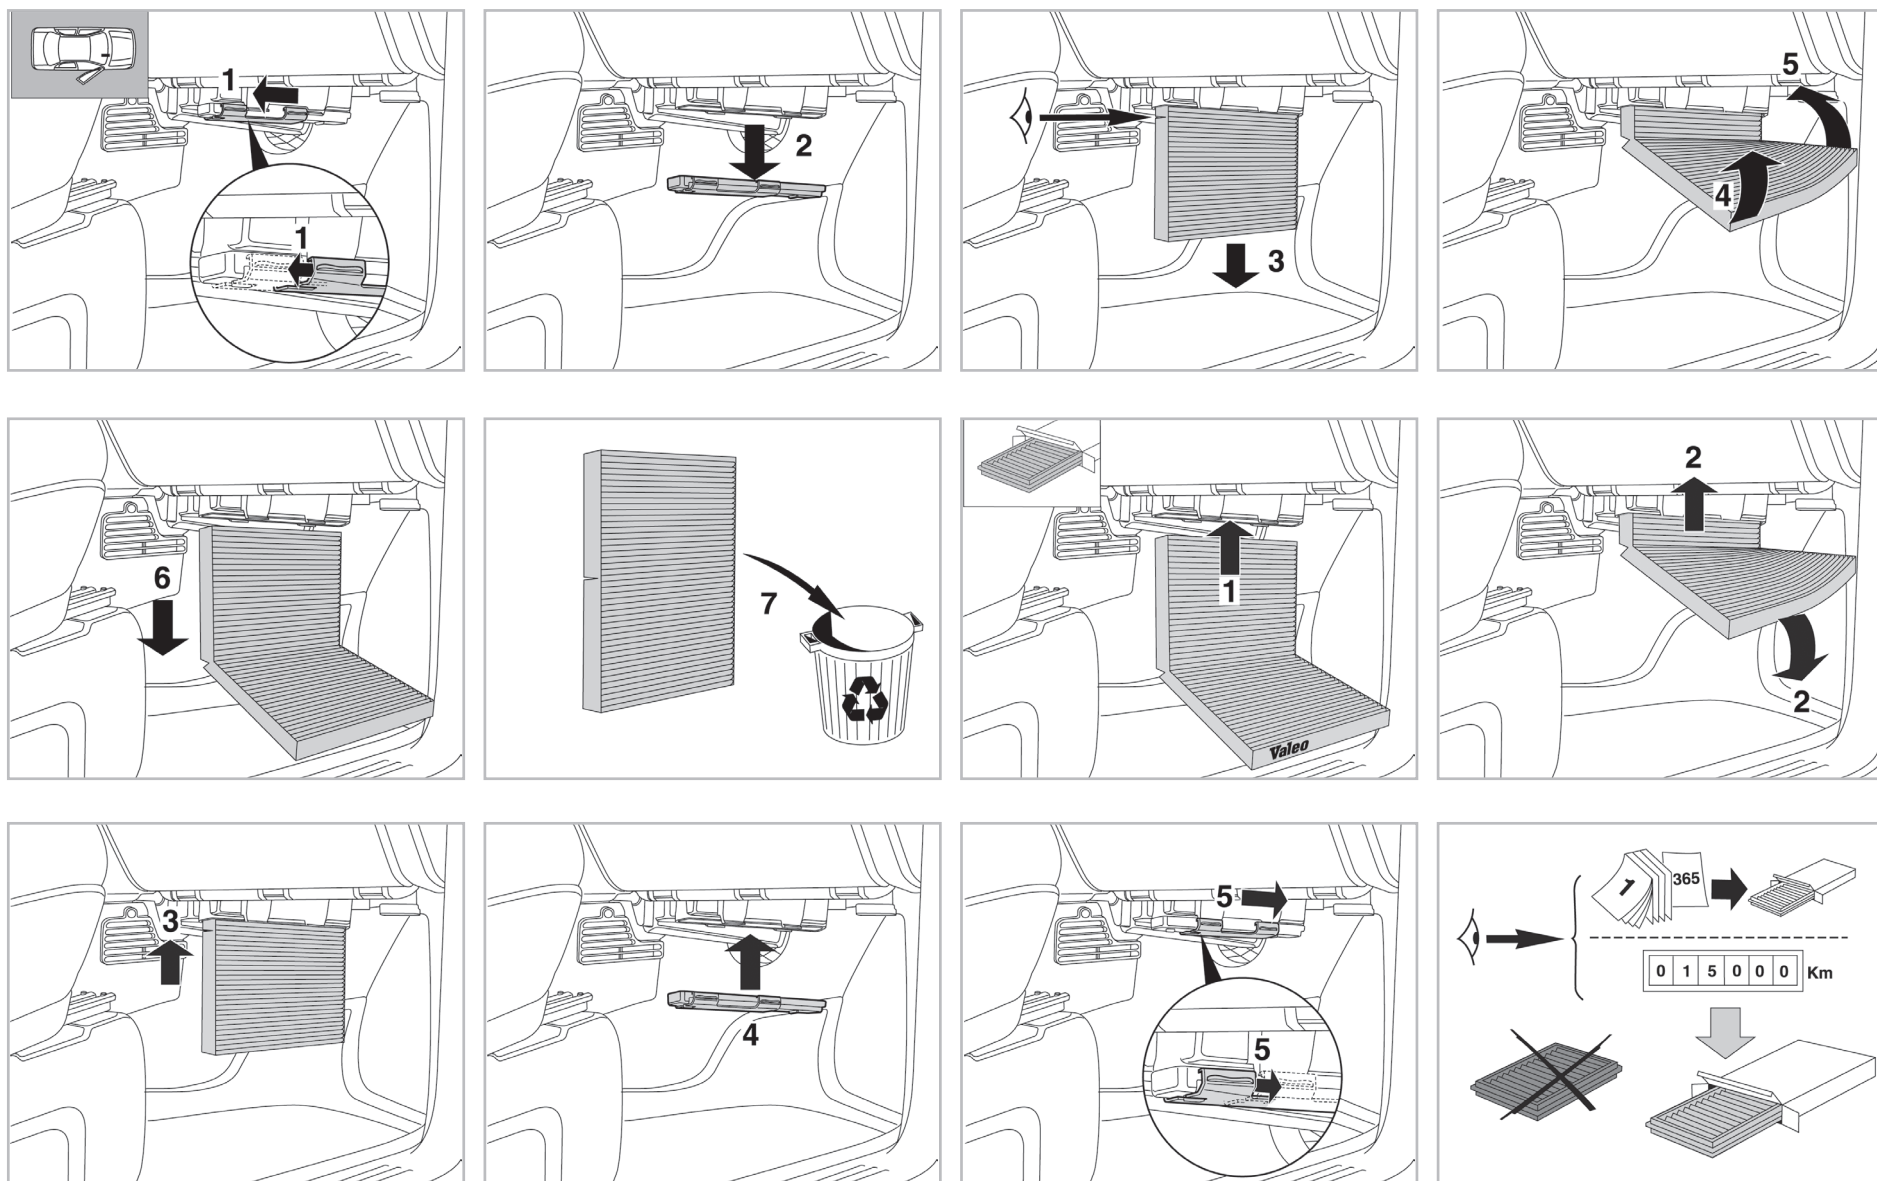

PROTECT

combined with active carbon

715611

FH258

CA

WANT TO KNOW MORE?

www.valeo-techassist.com

FOR
CHRYSLER

GRAND VOYAGER A/C+/- (07/04 >) RHD / VOYAGER A/C+/- (03/01 > 02/08) RHD

Valeo Service - Société par Actions simplifiée - Capital de 12 900 000 € - 70, rue Playel, 93285 Saint-Denis Cedex - France - B 306 486 408 RCS Bobigny